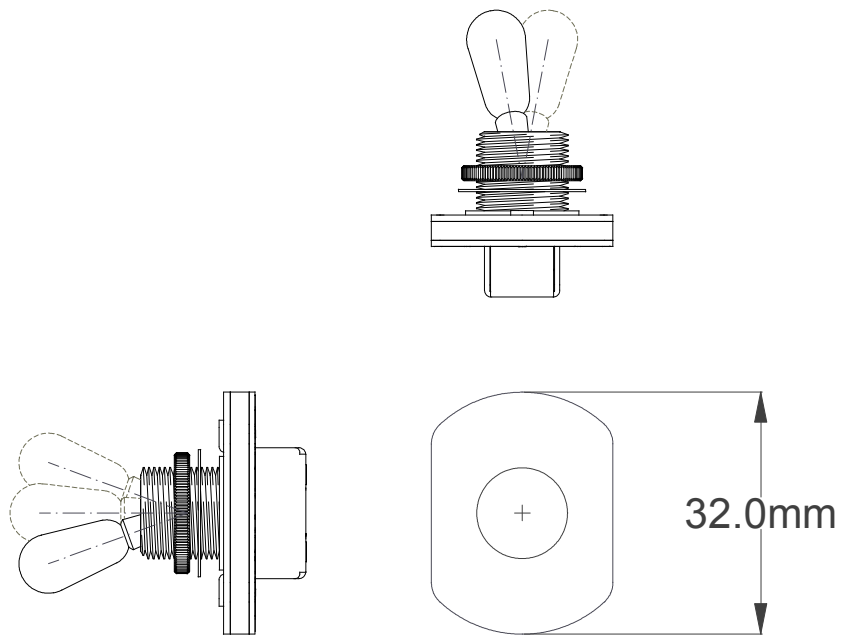

# Free-Way 3X3-03 Switch Template

SCALE 1:1 when printed on A4 paper (210 x 297mm)