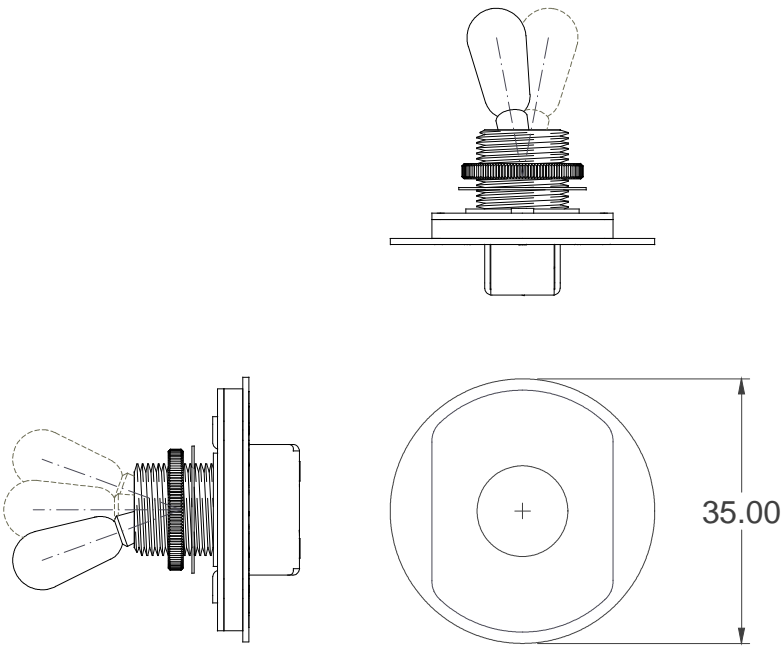

Free-Way 3X3-05 Switch Template

SCALE 1:1 when printed on Letter-size paper (216 x 279mm)