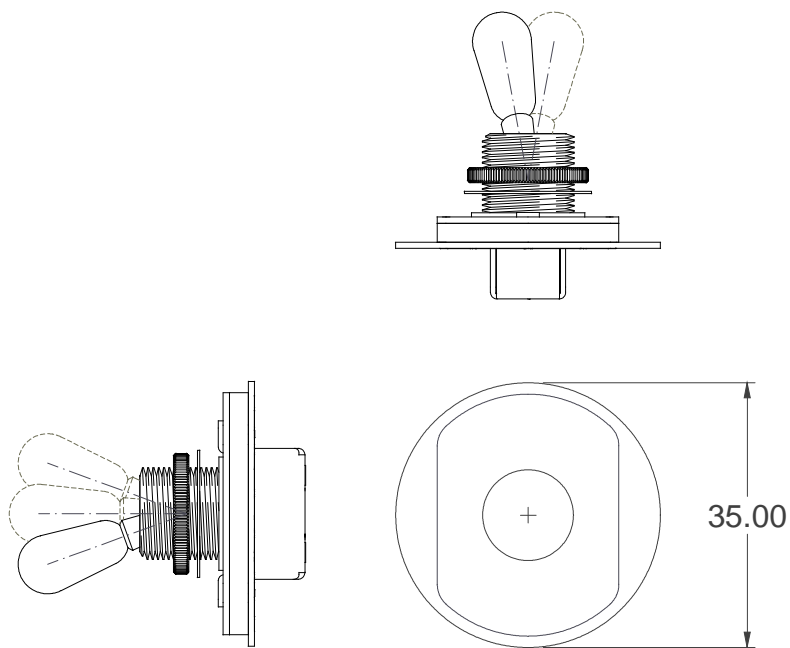

# Free-Way 3X3-05 Switch Template

SCALE 1:1 when printed on A4 paper (210 x 297mm)