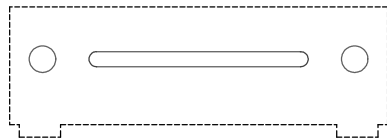

Free-Way 3B3-01 Blade Switch Template

SCALE 1:1 when printed on Letter-size paper (216 x 279mm)