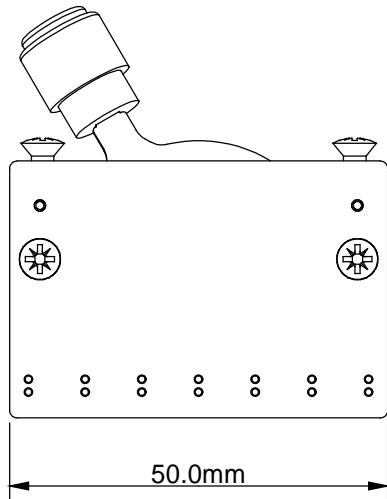

Free-Way 3B3-01 Blade Switch Template

SCALE 1:1 when printed on Letter-size paper (216 x 279mm)