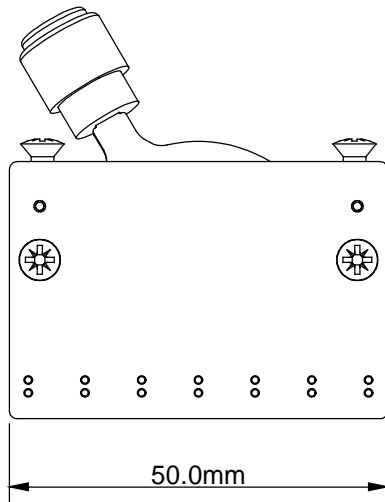

# Free-Way 3B3-01 Blade Switch Template

SCALE 1:1 when printed on A4 paper (210 x 297mm)