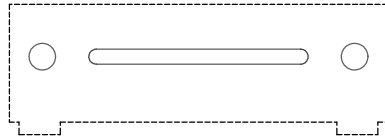

# Free-Way 3B3-01 Blade Switch Template

SCALE 1:1 when printed on A4 paper (210 x 297mm)