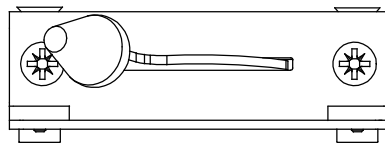

# Free-Way 5B5-01 Blade Switch Template

SCALE 1:1 when printed on A4 paper (210 x 297mm)