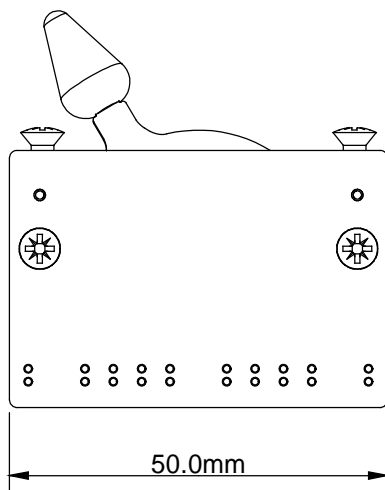

# Free-Way 5B5-01 Blade Switch Template

SCALE 1:1 when printed on A4 paper (210 x 297mm)