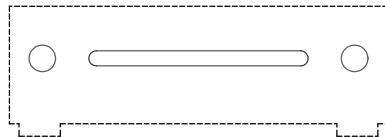

# Free-Way 5B5-01 Blade Switch Template

SCALE 1:1 when printed on A4 paper (210 x 297mm)